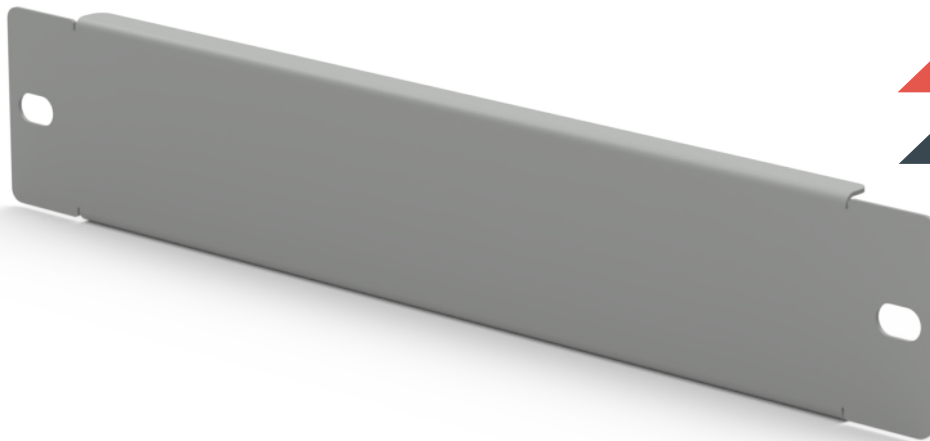

RACK cover panels 10" 1U

SERIES A

**10"
RACK**

1U

TECHNICAL PARAMETERS

| | |
|-------------------------------------|--------------------------------|
| COLOUR | GREY (RAL 7035) |
| NAME | RP10-1U-G |
| EAN | 5907222250792 |
| PRODUCER | STALFLEX SP. Z O.O. |
| MATERIAL | SHEET METAL DC01 POWDER COATED |
| SHEET THICKNESS RACK CABINET | 1 MM |
| EXTERNAL DIMENSIONS [WXDXH] | 254x8x44,5[MM] |
| NET WEIGHT | 0,07 KG |
| GROSS WEIGHT x10 | 0,7 KG |
| USE | INDOOR |
| EQUIPMENT | ASSEMBLY KIT |

RACK cover panels 10" 1U

DIMENSIONS GIVEN IN TOLERANCE OF +/- 4MM