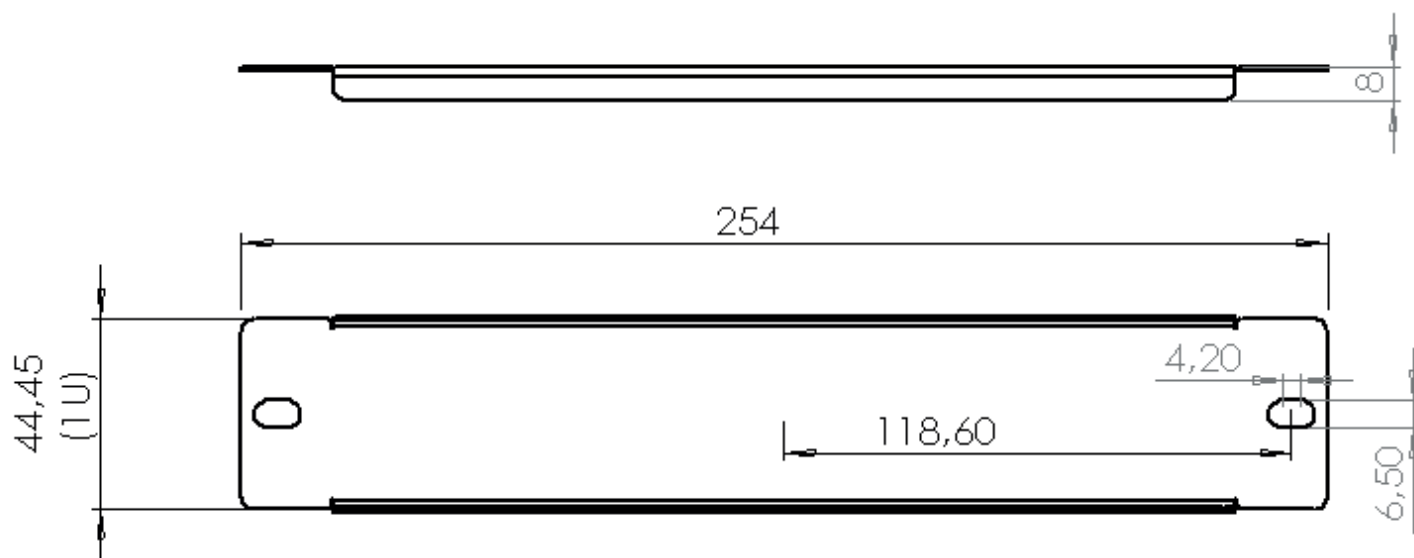

RACK cover panels 10" 1U

SERIES A

**10"
RACK**

1U

TECHNICAL PARAMETERS

| | |
|-------------------------------------|--------------------------------|
| COLOUR | GREY (RAL 7035) |
| NAME | RP10-1U-G |
| EAN | 5907222250792 |
| PRODUCER | STALFLEX SP. Z O.O. |
| MATERIAL | SHEET METAL DC01 POWDER COATED |
| SHEET THICKNESS RACK CABINET | 1 MM |
| EXTERNAL DIMENSIONS [WXDXH] | 254x8x44,5[MM] |
| NET WEIGHT | 0,07 KG |
| GROSS WEIGHT x10 | 0,7 KG |
| USE | INDOOR |
| EQUIPMENT | ASSEMBLY KIT |

RACK cover panels 10" 1U

DIMENSIONS GIVEN IN TOLERANCE OF +/- 4MM